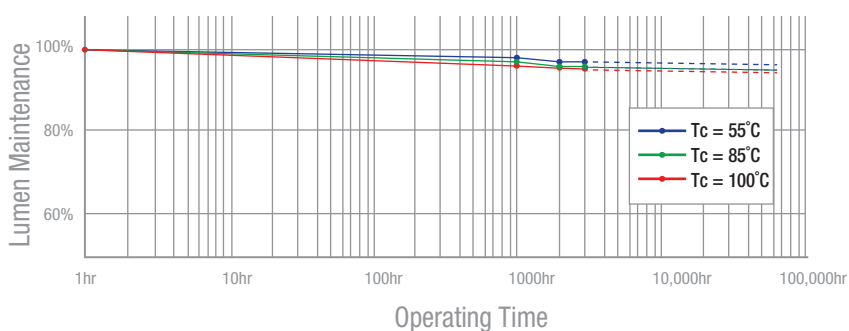

DR700™ RETROFIT

Overview

Lumen Rating 720lm
 Wattage 10.5W
 Beam Angle 60° WFL
 Light Type High-Brightness LED Directional Light

Product Dimensions

FRONT VIEW

SIDE VIEW

Product Life

Photometrics

DR700 60°
POLAR CANDELA DISTRIBUTION
(720lm 3000K)

Product Installation

Specifications

Physical		Electrical	
Fascia	Halogen Fitting	Total Power	10.5W
Casing Colour	Black	Input Voltage	12VAC
Weight	165g	Dimming Range	0-100%
Install Clearance	20mm	Power Factor	up to 0.95
Warranty	3 years	IP Rating	IP30
STC Rating	42	Surge Protection	3100V
Luminaire Class	IEC 62560		
Material	Pure Aluminium/ UV Stabilized PMMA		
Operational		Compatibility	
Total Lumen Output	720lm*	Standard Electronic and	
Light Quality	CRI 83+	Magnetic 12V Transformers	
Efficacy	69lm/W	Leading Edge Dimmers	
Beam Angle	60°	Trailing Edge Dimmers	
Color Temp.	3000K	Universal Dimmers	
Operating Temp.	-30°C to 100°C		
Average Temp.	54°C (@Ta25)	Fits Any Standard Halogen Fitting	
Ambient Temp.	-28°C to 70°C		
Lifetime	70000h (@Ta35)		