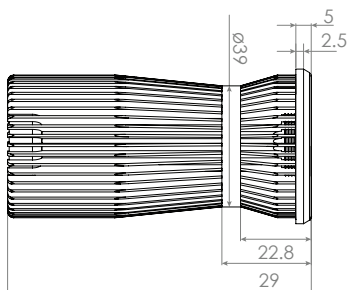

DR700™ RETROFIT

Overview

Lumen Rating 720lm
 Wattage 10.5W
 Beam Angle 60° WFL
 Light Type High-Brightness LED Directional Light

Product Dimensions

FRONT VIEW

SIDE VIEW

Product Life

Photometrics

DR700 60°
POLAR CANDELA DISTRIBUTION
(720lm 3000K)

Product Installation

Specifications

Physical		Electrical	
Fascia	Halogen Fitting	Total Power	10.5W
Casing Colour	Black	Input Voltage	12VAC
Weight	165g	Dimming Range	0-100%
Install Clearance	20mm	Power Factor	up to 0.95
Warranty	3 years	IP Rating	IP30
STC Rating	42	Surge Protection	3100V
Luminaire Class	IEC 62560		
Material	Pure Aluminium/ UV Stabilized PMMA		
Operational		Compatibility	
Total Lumen Output	720lm*	Standard Electronic and	
Light Quality	CRI 83+	Magnetic 12V Transformers	
Efficacy	69lm/W	Leading Edge Dimmers	
Beam Angle	60°	Trailing Edge Dimmers	
Color Temp.	3000K	Universal Dimmers	
Operating Temp.	-30°C to 100°C		
Average Temp.	54°C (@Ta25)	Fits Any Standard Halogen Fitting	
Ambient Temp.	-28°C to 70°C		
Lifetime	70000h (@Ta35)		