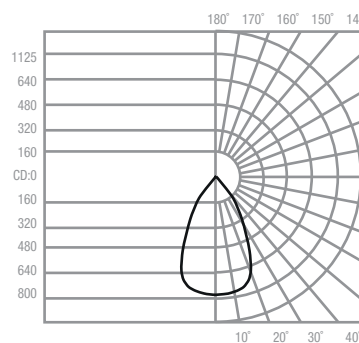

DR700™ RETROFIT

Overview

Lumen Rating 720lm
 Wattage 10.5W
 Beam Angle 60° WFL
 Light Type High-Brightness LED Directional Light

Product Dimensions

FRONT VIEW

SIDE VIEW

Product Life

Photometrics

DR700 60°
POLAR CANDELA DISTRIBUTION
(720lm 3000K)

Product Installation

Specifications

Physical		Electrical	
Fascia	Halogen Fitting	Total Power	10.5W
Casing Colour	Black	Input Voltage	12VAC
Weight	165g	Dimming Range	0-100%
Install Clearance	20mm	Power Factor	up to 0.95
Warranty	3 years	IP Rating	IP30
STC Rating	42	Surge Protection	3100V
Luminaire Class	IEC 62560		
Material	Pure Aluminium/ UV Stabilized PMMA		
Operational		Compatibility	
Total Lumen Output	720lm*	Standard Electronic and	
Light Quality	CRI 83+	Magnetic 12V Transformers	
Efficacy	69lm/W	Leading Edge Dimmers	
Beam Angle	60°	Trailing Edge Dimmers	
Color Temp.	3000K	Universal Dimmers	
Operating Temp.	-30°C to 100°C		
Average Temp.	54°C (@Ta25)	Fits Any Standard Halogen Fitting	
Ambient Temp.	-28°C to 70°C		
Lifetime	70000h (@Ta35)		