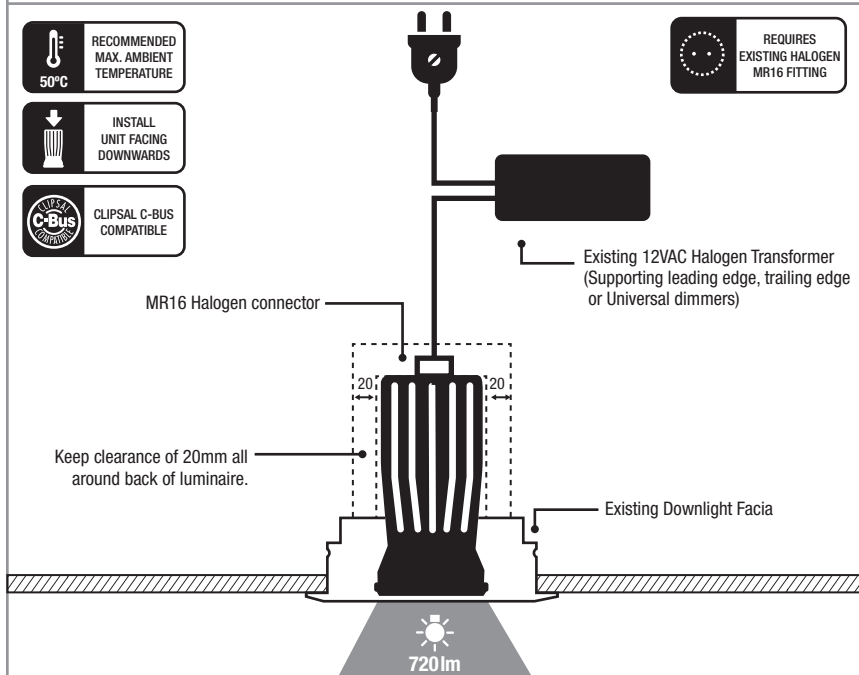

DR700™ RETROFIT

Overview

Lumen Rating 720lm
 Wattage 10.5W
 Beam Angle 60° WFL
 Light Type High-Brightness LED Directional Light

Product Dimensions

FRONT VIEW

SIDE VIEW

Product Life

Photometrics

DR700 60°
POLAR CANDELA DISTRIBUTION
(720lm 3000K)

Product Installation

Specifications

Physical		Electrical	
Fascia	Halogen Fitting	Total Power	10.5W
Casing Colour	Black	Input Voltage	12VAC
Weight	165g	Dimming Range	0-100%
Install Clearance	20mm	Power Factor	up to 0.95
Warranty	3 years	IP Rating	IP30
STC Rating	42	Surge Protection	3100V
Luminaire Class	IEC 62560		
Material	Pure Aluminium/ UV Stabilized PMMA		
Operational		Compatibility	
Total Lumen Output	720lm*	Standard Electronic and	
Light Quality	CRI 83+	Magnetic 12V Transformers	
Efficacy	69lm/W	Leading Edge Dimmers	
Beam Angle	60°	Trailing Edge Dimmers	
Color Temp.	3000K	Universal Dimmers	
Operating Temp.	-30°C to 100°C		
Average Temp.	54°C (@Ta25)	Fits Any Standard Halogen Fitting	
Ambient Temp.	-28°C to 70°C		
Lifetime	70000h (@Ta35)		